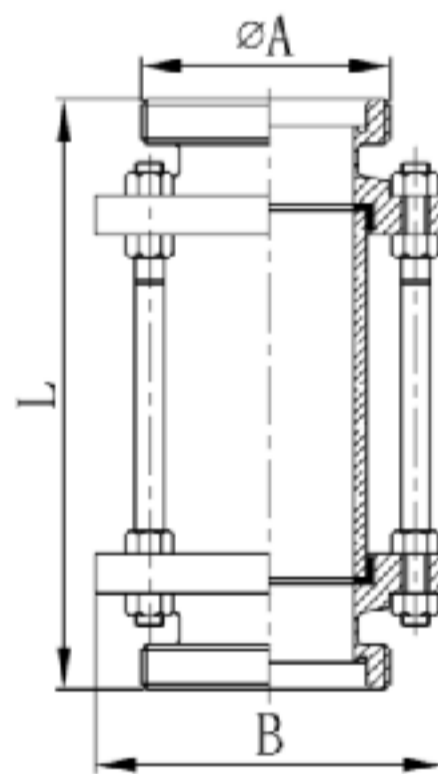

**Clamped sight glass**

SIZE	L	A	B
1"	156.0	50.5	78.0
1 1/4"	156.0	50.5	86.0
1 1/2"	164.0	50.5	90.0
2"	166.0	64.0	106.0
2 1/2"	166.0	91.0	124.0
3"	172.0	106.0	139.0
4"	172.0	119.0	159.0

**Threaded sight glass**

SIZE	L	(DIN)	(SMS)	B
		A	A	
1"	156.0	RD52×1/6	RD40×1/6	78.0
1 1/4"	160.0	RD58×1/6	RD48×1/6	86.0
1 1/2"	164.0	RD65×1/6	RD60×1/6	90.0
2"	166.0	RD78×1/6	RD70×1/6	106.0
2 1/2"	172.0	RD95×1/6	RD85×1/6	124.0
3"	178.0	RD110×1/4	RD98×1/6	139.0
4"	196.0	RD130×1/4	RD125×1/6	159.0

**Welded sight glass**

SIZE	L	(DIN)	(3A/SMS)	B
		A	A	
1"	140.0	28.0	25.4	78.0
1 1/4"	140.0	34.0	32.0	78.0
1 1/2"	140.0	40.0	38.1	86.0
2"	142.0	52.0	50.8	102.0
2 1/2"	144.0	70.0	63.5	120.0
3"	148.0	85.0	76.2	134.0
4"	152.0	104.0	101.6	154.0

**Cross sight glass**

SIZE	A	(DIN)	(3A/SMS)
		D	D
1"	33.5	28.0	25.4
1 1/4"	38.0	34.0	32.0
1 1/2"	48.5	40.0	38.1
2"	60.5	52.0	50.8
2 1/2"	83.5	70.0	63.5
3"	88.2	85.0	76.2
4"	127.0	104.0	101.6

**Union-type sight glass**