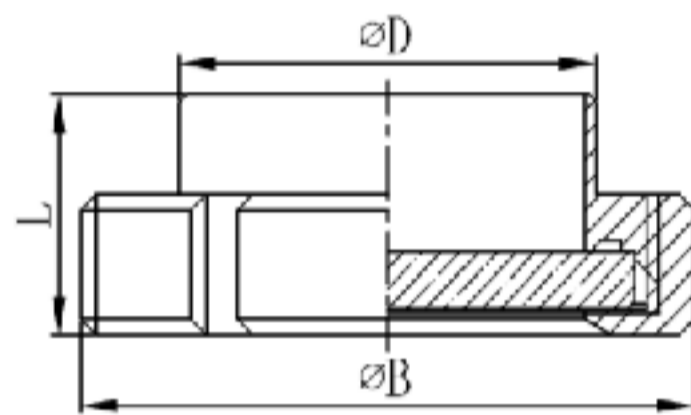

SIZE	L	(DIN)	(SMS)	B
		A	A	
1"	156.0	RD52×1/6	RD40×1/6	78.0
1 1/4"	160.0	RD58×1/6	RD48×1/6	86.0
1 1/2"	164.0	RD65×1/6	RD60×1/6	90.0
2"	166.0	RD78×1/6	RD70×1/6	106.0
2 1/2"	172.0	RD95×1/6	RD85×1/6	124.0
3"	178.0	RD110×1/4	RD98×1/6	139.0
4"	196.0	RD130×1/4	RD125×1/6	159.0

**Welded sight glass**

SIZE	L	(DIN)	(3A/SMS)	B
		A	A	
1"	140.0	28.0	25.4	78.0
1 1/4"	140.0	34.0	32.0	78.0
1 1/2"	140.0	40.0	38.1	86.0
2"	142.0	52.0	50.8	102.0
2 1/2"	144.0	70.0	63.5	120.0
3"	148.0	85.0	76.2	134.0
4"	152.0	104.0	101.6	154.0

**Cross sight glass**

SIZE	A	(DIN)	(3A/SMS)
		D	D
1"	33.5	28.0	25.4
1 1/4"	38.0	34.0	32.0
1 1/2"	48.5	40.0	38.1
2"	60.5	52.0	50.8
2 1/2"	83.5	70.0	63.5
3"	88.2	85.0	76.2
4"	127.0	104.0	101.6

**Union-type sight glass**

SIZE	L	(DIN)	(3A/SMS)	B
		D	D	
1"	35.0	28.0	25.4	63.0
1 1/4"	38.0	34.0	32.0	70.0
1 1/2"	40.0	40.0	38.1	78.0
2"	42.0	52.0	50.8	92.0
2 1/2"	47.0	70.0	63.5	110.0
3"	52.0	85.0	76.2	125.0
4"	62.0	104.0	101.6	146.0