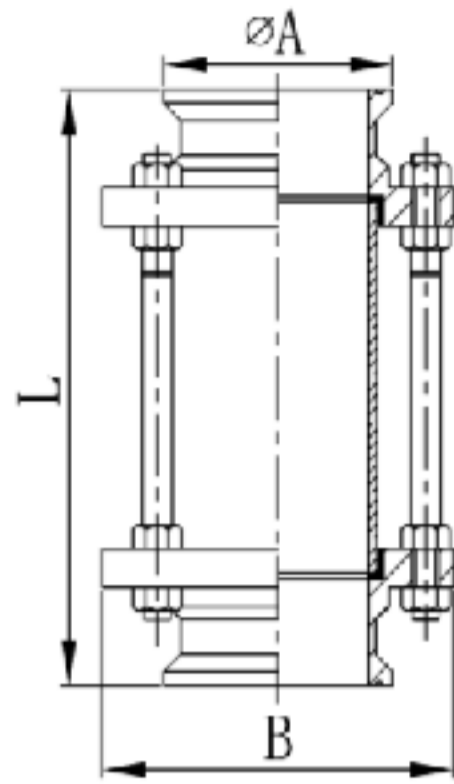

**Clamped sight glass**

SIZE	L	A	B
1"	156.0	50.5	78.0
1 1/4"	156.0	50.5	86.0
1 1/2"	164.0	50.5	90.0
2"	166.0	64.0	106.0
2 1/2"	166.0	91.0	124.0
3"	172.0	106.0	139.0
4"	172.0	119.0	159.0

**Threaded sight glass**

SIZE	L	(DIN)	(SMS)	B
		A	A	
1"	156.0	RD52×1/6	RD40×1/6	78.0
1 1/4"	160.0	RD58×1/6	RD48×1/6	86.0
1 1/2"	164.0	RD65×1/6	RD60×1/6	90.0
2"	166.0	RD78×1/6	RD70×1/6	106.0
2 1/2"	172.0	RD95×1/6	RD85×1/6	124.0
3"	178.0	RD110×1/4	RD98×1/6	139.0
4"	196.0	RD130×1/4	RD125×1/6	159.0

**Welded sight glass**

SIZE	L	(DIN)	(3A/SMS)	B
		A	A	
1"	140.0	28.0	25.4	78.0
1 1/4"	140.0	34.0	32.0	78.0
1 1/2"	140.0	40.0	38.1	86.0
2"	142.0	52.0	50.8	102.0
2 1/2"	144.0	70.0	63.5	120.0
3"	148.0	85.0	76.2	134.0
4"	152.0	104.0	101.6	154.0

**Cross sight glass**

SIZE	A	(DIN)	(3A/SMS)
		D	D
1"	33.5	28.0	25.4
1 1/4"	38.0	34.0	32.0
1 1/2"	48.5	40.0	38.1
2"	60.5	52.0	50.8
2 1/2"	83.5	70.0	63.5
3"	88.2	85.0	76.2
4"	127.0	104.0	101.6

**Union-type sight glass**