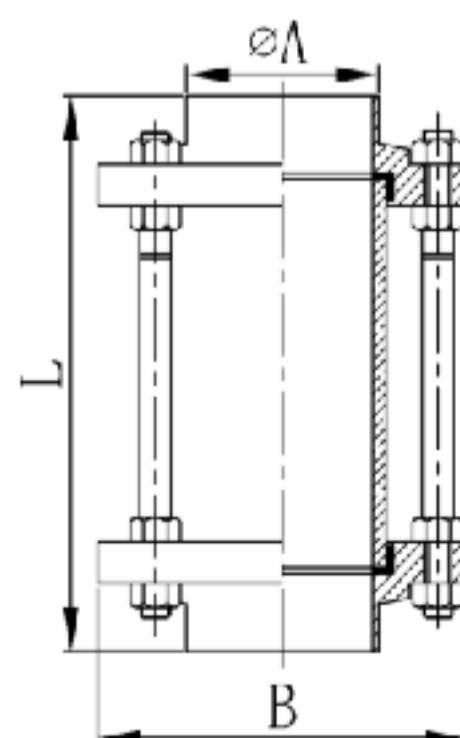

**Clamped sight glass**

SIZE	L	A	B
1"	156.0	50.5	78.0
1 1/4"	156.0	50.5	86.0
1 1/2"	164.0	50.5	90.0
2"	166.0	64.0	106.0
2 1/2"	166.0	91.0	124.0
3"	172.0	106.0	139.0
4"	172.0	119.0	159.0

**Threaded sight glass**

SIZE	L	(DIN)	(SMS)	B
		A	A	
1"	156.0	RD52×1/6	RD40×1/6	78.0
1 1/4"	160.0	RD58×1/6	RD48×1/6	86.0
1 1/2"	164.0	RD65×1/6	RD60×1/6	90.0
2"	166.0	RD78×1/6	RD70×1/6	106.0
2 1/2"	172.0	RD95×1/6	RD85×1/6	124.0
3"	178.0	RD110×1/4	RD98×1/6	139.0
4"	196.0	RD130×1/4	RD125×1/6	159.0

**Welded sight glass**

SIZE	L	(DIN)	(3A/SMS)	B
		A	A	
1"	140.0	28.0	25.4	78.0
1 1/4"	140.0	34.0	32.0	78.0
1 1/2"	140.0	40.0	38.1	86.0
2"	142.0	52.0	50.8	102.0
2 1/2"	144.0	70.0	63.5	120.0
3"	148.0	85.0	76.2	134.0
4"	152.0	104.0	101.6	154.0

**Cross sight glass**

SIZE	A	(DIN)	(3A/SMS)
		D	D
1"	33.5	28.0	25.4
1 1/4"	38.0	34.0	32.0
1 1/2"	48.5	40.0	38.1
2"	60.5	52.0	50.8
2 1/2"	83.5	70.0	63.5
3"	88.2	85.0	76.2
4"	127.0	104.0	101.6

**Union-type sight glass**