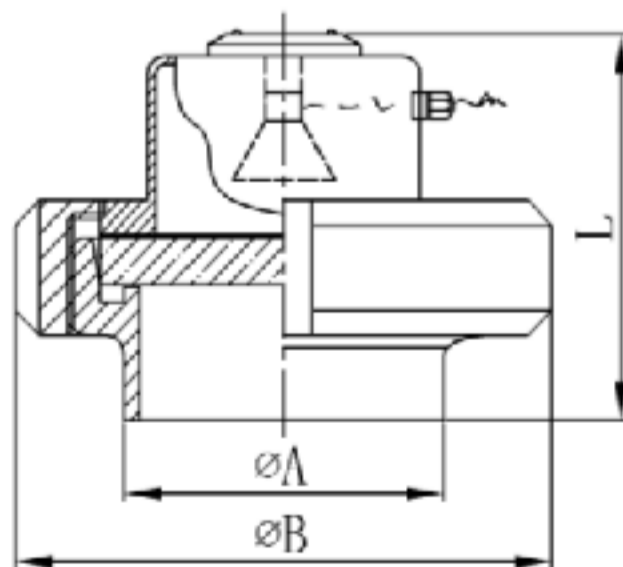

**Welded sight glass**

SIZE	L	(DIN)	(3A/SMS)	B
		A	A	
1"	140.0	28.0	25.4	78.0
1 1/4"	140.0	34.0	32.0	78.0
1 1/2"	140.0	40.0	38.1	86.0
2"	142.0	52.0	50.8	102.0
2 1/2"	144.0	70.0	63.5	120.0
3"	148.0	85.0	76.2	134.0
4"	152.0	104.0	101.6	154.0

**Cross sight glass**

SIZE	A	(DIN)	(3A/SMS)
		D	D
1"	33.5	28.0	25.4
1 1/4"	38.0	34.0	32.0
1 1/2"	48.5	40.0	38.1
2"	60.5	52.0	50.8
2 1/2"	83.5	70.0	63.5
3"	88.2	85.0	76.2
4"	127.0	104.0	101.6

**Union-type sight glass**

SIZE	L	(DIN)	(3A/SMS)	B
		D	D	
1"	35.0	28.0	25.4	63.0
1 1/4"	38.0	34.0	32.0	70.0
1 1/2"	40.0	40.0	38.1	78.0
2"	42.0	52.0	50.8	92.0
2 1/2"	47.0	70.0	63.5	110.0
3"	52.0	85.0	76.2	125.0
4"	62.0	104.0	101.6	146.0

**Light indicator sight glass**

SIZE	L	A	B
3"	90.0	87.0	127.0
4"	100.0	106.0	146.0
5"	90.0	132.0	176.0
6"	96.0	157.0	208.0