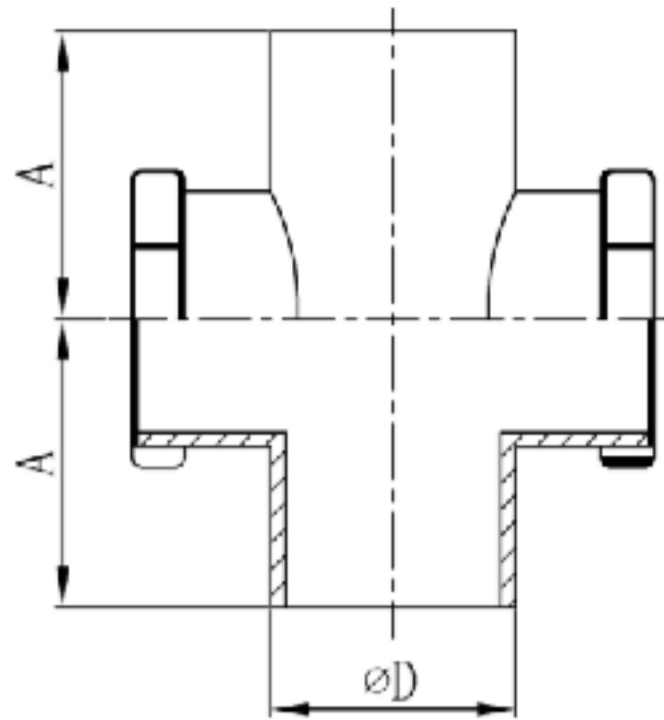

**Clamped sight glass**

SIZE	L	A	B
1"	156.0	50.5	78.0
1 1/4"	156.0	50.5	86.0
1 1/2"	164.0	50.5	90.0
2"	166.0	64.0	106.0
2 1/2"	166.0	91.0	124.0
3"	172.0	106.0	139.0
4"	172.0	119.0	159.0

**Threaded sight glass**

SIZE	L	(DIN)	(SMS)	B
		A	A	
1"	156.0	RD52×1/6	RD40×1/6	78.0
1 1/4"	160.0	RD58×1/6	RD48×1/6	86.0
1 1/2"	164.0	RD65×1/6	RD60×1/6	90.0
2"	166.0	RD78×1/6	RD70×1/6	106.0
2 1/2"	172.0	RD95×1/6	RD85×1/6	124.0
3"	178.0	RD110×1/4	RD98×1/6	139.0
4"	196.0	RD130×1/4	RD125×1/6	159.0

**Welded sight glass**

SIZE	L	(DIN)	(3A/SMS)	B
		A	A	
1"	140.0	28.0	25.4	78.0
1 1/4"	140.0	34.0	32.0	78.0
1 1/2"	140.0	40.0	38.1	86.0
2"	142.0	52.0	50.8	102.0
2 1/2"	144.0	70.0	63.5	120.0
3"	148.0	85.0	76.2	134.0
4"	152.0	104.0	101.6	154.0

**Cross sight glass**

SIZE	A	(DIN)	(3A/SMS)
		D	D
1"	33.5	28.0	25.4
1 1/4"	38.0	34.0	32.0
1 1/2"	48.5	40.0	38.1
2"	60.5	52.0	50.8
2 1/2"	83.5	70.0	63.5
3"	88.2	85.0	76.2
4"	127.0	104.0	101.6

**Union-type sight glass**